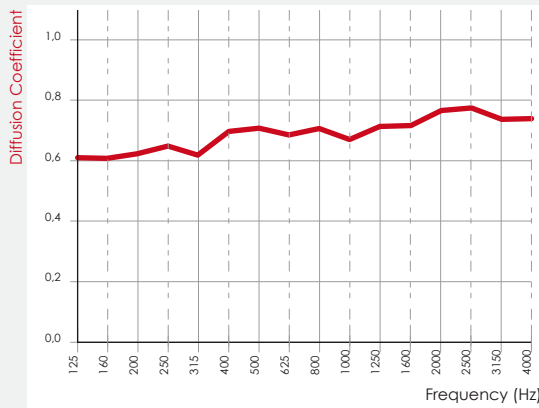

Diffusing Qt