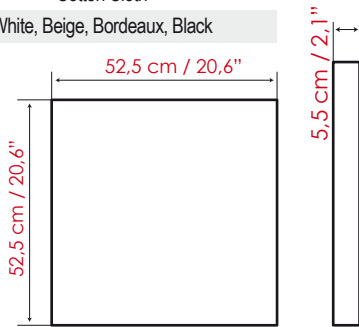

Qt line

Size and Technical Specifications

Model	AQQt / BQt / DQt / EQt	
Shape	Square Panel	
Effect	Absorbing / Bass Trap / Diffusing / Empty	
Size	mm	525 x 525 x 55
(D x H x W)	inches	20.6"x20.6"x2.1"
Net Weight	kg	1,35 / 2,1 / 1,35 / 1,1
	lb	2.9 / 4.6 / 2.9 / 2.4
Shipping Box	4 pieces	
Sh. Weight	kg	1,6 / 2,3 / 1,6 / 1,4
	lb	3.6 / 5.1 / 3.6 / 3.1
Sh. Size	cm	25 x 63 x 65
(D x H x W)	inches	9,8"x 24,8"x 25,5"
Panel finishes	Cotton Cloth	
Colors	White, Beige, Bordeaux, Black	