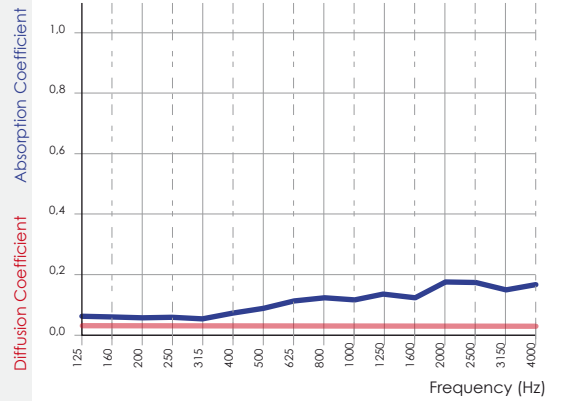

Qt line

Size and Technical Specifications

Model	AQQt / BQt / DQt / EQt	
Shape	Square Panel	
Effect	Absorbing / Bass Trap / Diffusing / Empty	
Size	mm	525 x 525 x 55
(D x H x W)	inches	20.6"x20.6"x2.1"
Net Weight	kg	1,35 / 2,1 / 1,35 / 1,1
	lb	2.9 / 4.6 / 2.9 / 2.4
Shipping Box	4 pieces	
Sh. Weight	kg	1,6 / 2,3 / 1,6 / 1,4
	lb	3.6 / 5.1 / 3.6 / 3.1
Sh. Size	cm	25 x 63 x 65
(D x H x W)	inches	9,8"x 24,8"x 25,5"
Panel finishes	Cotton Cloth	
Colors	White, Beige, Bordeaux, Black	

Empty Qt

Absorbing Qt

Diffusing Qt

Bass Trap Qt