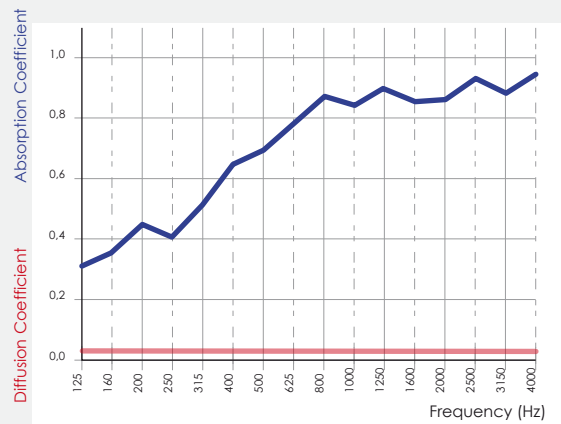

Qt line

Size and Technical Specifications

Model	AQQt / BQt / DQt / EQt	
Shape	Square Panel	
Effect	Absorbing / Bass Trap / Diffusing / Empty	
Size	mm	525 x 525 x 55
(D x H x W)	inches	20.6"x20.6"x2.1"
Net Weight	kg	1,35 / 2,1 / 1,35 / 1,1
	lb	2.9 / 4.6 / 2.9 / 2.4
Shipping Box	4 pieces	
Sh. Weight	kg	1,6 / 2,3 / 1,6 / 1,4
	lb	3.6 / 5.1 / 3.6 / 3.1
Sh. Size	cm	25 x 63 x 65
(D x H x W)	inches	9,8"x 24,8"x 25,5"
Panel finishes	Cotton Cloth	
Colors	White, Beige, Bordeaux, Black	

Empty Qt

Absorbing Qt

Diffusing Qt

Bass Trap Qt