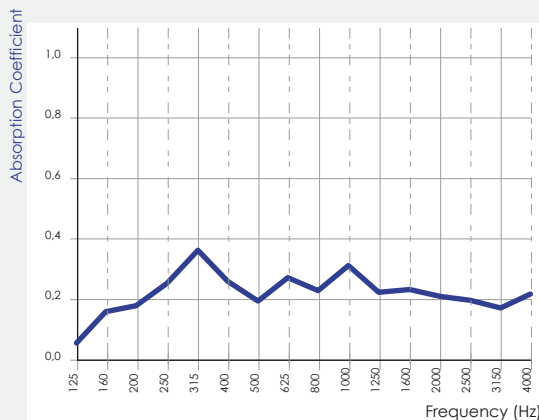

Qt line

Size and Technical Specifications

Model	AQQt / BQt / DQt / EQt	
Shape	Square Panel	
Effect	Absorbing / Bass Trap / Diffusing / Empty	
Size	mm	525 x 525 x 55
(D x H x W)	inches	20.6"x20.6"x2.1"
Net Weight	kg	1,35 / 2,1 / 1,35 / 1,1
	lb	2.9 / 4.6 / 2.9 / 2.4
Shipping Box	4 pieces	
Sh. Weight	kg	1,6 / 2,3 / 1,6 / 1,4
	lb	3.6 / 5.1 / 3.6 / 3.1
Sh. Size	cm	25 x 63 x 65
(D x H x W)	inches	9,8"x 24,8"x 25,5"
Panel finishes	Cotton Cloth	
Colors	White, Beige, Bordeaux, Black	

Empty Qt

Absorbing Qt

Diffusing Qt

Bass Trap Qt